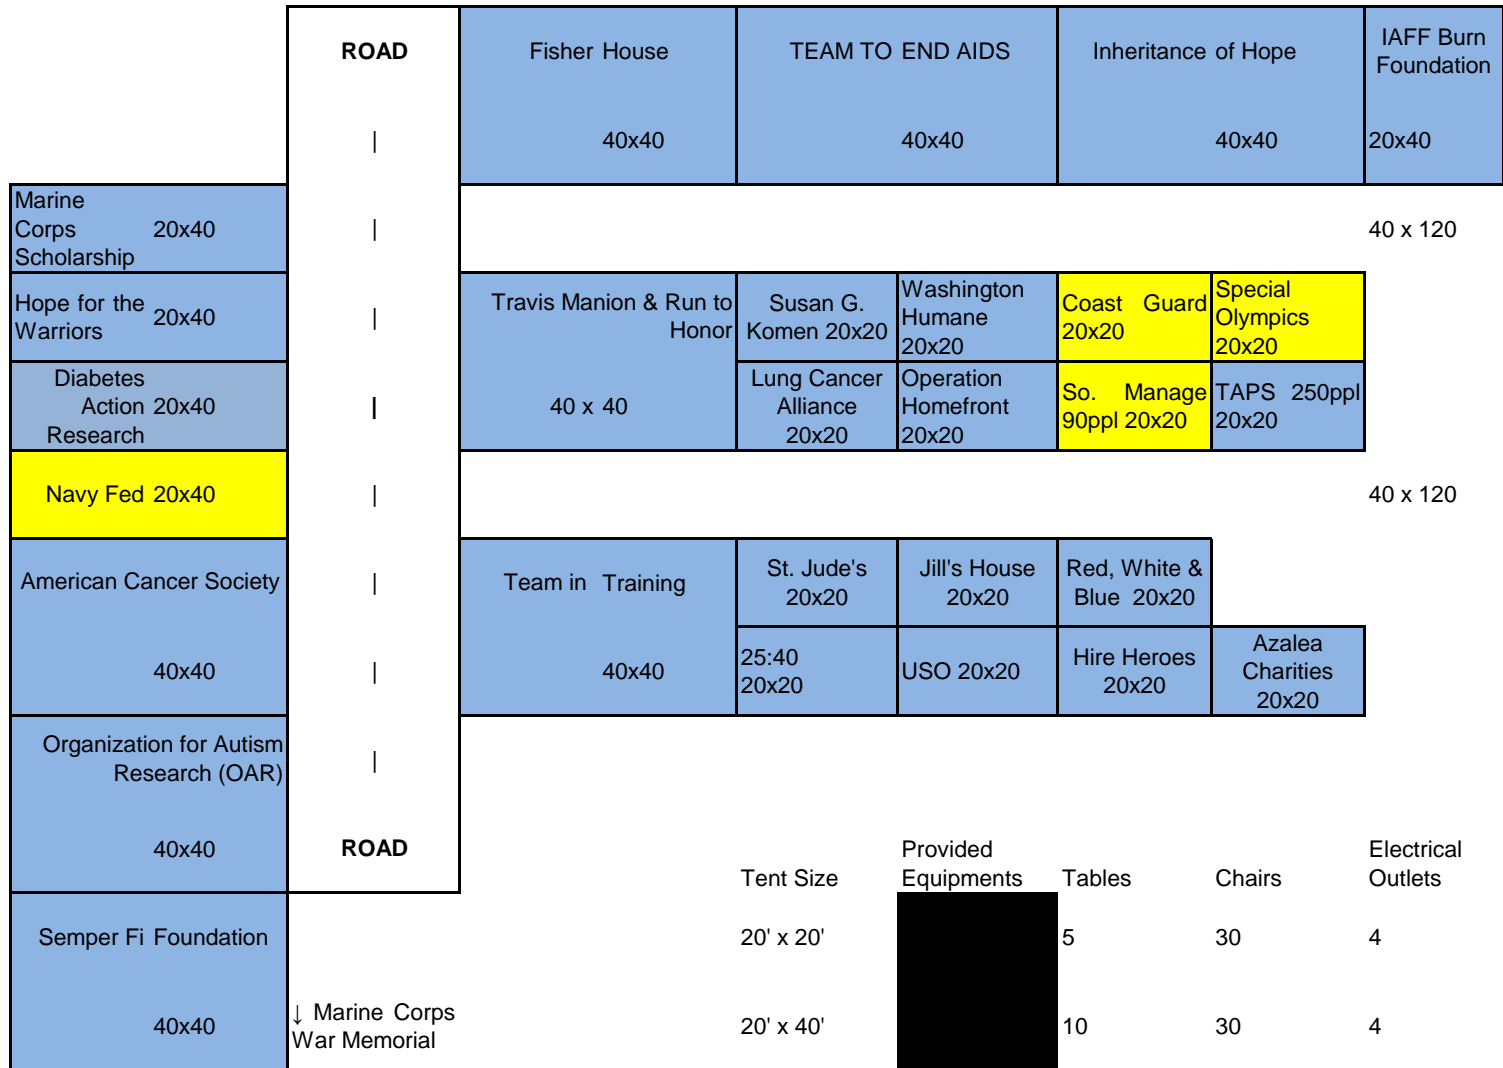

**Charity Village
2011 MCM**

↑
Netherlands
Carillon

40 x 140

40 x 200

← Finish Line

Tent Size	Provided Equipments	Tables	Chairs	Electrical Outlets
20' x 20'		5	30	4
20' x 40'		10	30	4
40' x 40'		10	50	4